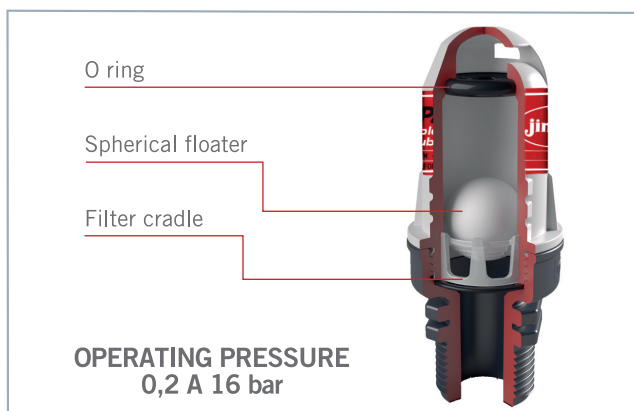

PATROL air release valve double effect

The Patrol flouter high performance allows it to have a quick answer to the negative pressures, protecting the net-pipe system from the adverse vacuum conditions such as other damages caused by the water column separating.

The filter cradle guaranties the low pressure closing, extending the installations lifetime since this prevents sucking impurities.