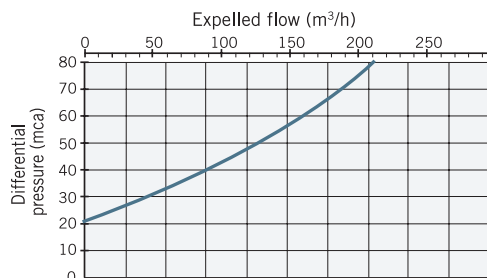

Performance

Working principles

Expulsion

When the pipe is being filled up, the air release valve remains open expelling all the surplus air outside the installation. When the pipe is full of water the air release valve closes tightly.

Air Admission

Under negative pressures (pipe vacuum) the air release valve opens to allow the air go inside the pipe. This system avoids possible damages in pipes and accessories.

Closing

In the moment the water column contact with the floater, this rises to make a watertight closing with the O ring.