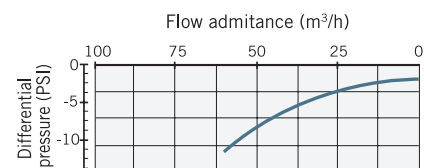

Performance