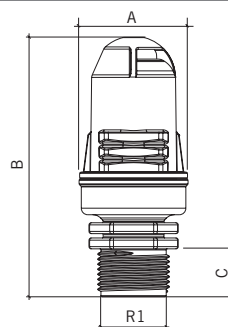

### Air Admission

Under negative pressures (pipe vacuum) the air release valve opens to allow the air go inside the pipe. This system avoids possible damages in pipes and accessories.

## Dimensions

A	B	C	R1
Ø50	120	22	3/4"
Ø50	120	22	1"

Visit [www.jimten.com](http://www.jimten.com) for manuals, installation tips and further information.