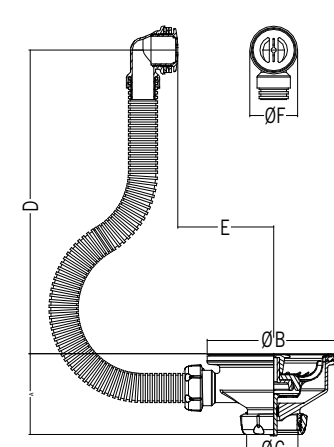

Ø115 mm basket valves with vertical outlet

The basket waste outlets incorporate the **JUNTAFIX** integrated joint system, which avoids risks of leaks caused by improper joints adjustments and makes easier their assembly. Compact design and reduced height.

S-236

Size	Code	U/📦	📦n.º
1½ x 115	22185	50	A-4

A	ØB	ØC
69	115	40

Ø115 mm basket valves with vertical outlet.

S-237

Size	Code	U/📦	📦n.º
1½ x 115	14059	25	A-4

A	ØB	ØC	D	E	F	G
69	115	40	185 max	120 max	36	60

Ø115 mm basket valves with vertical outlet and rectangular overflow drain.

S-337

Size	Code	U/📦	📦n.º
1½ x 115	11308	10	A-8

A	ØB	ØC	D	E	ØF
69	115	40	185 max	120 max	40

Ø115 mm basket valves with vertical outlet and round overflow drain.

Space-saving traps for kitchen sinks

The collectors incorporating the new basket waste outlets allow moving the trap assembly closer to the wall maximizing the storage area under the sink.

S-409

Size	Code	U/📦	📦n.º
1½ x 115	07228	10	-

ØA	B	ØC	D	E	F	G	H	I
115	120-59	40	185 max	249 max	35	260-200	60	36

Curved space saving trap collector for one bowl sink, with Ø115mm basket valve and rectangular overflow drain. With bulkhead fitting.