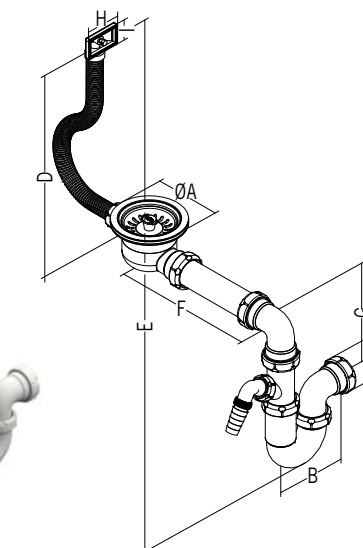

Ø115 mm basket valves with vertical outlet

The basket waste outlets incorporate the **JUNTAFIX** integrated joint system, which avoids risks of leaks caused by improper joints adjustments and makes easier their assembly. Compact design and reduced height.

S-337

Size	Code	U/📦	📦n.º
1½ x 115	11308	10	A-8

A	ØB	ØC	D	E	ØF
69	115	40	185 max	120 max	40

Ø115 mm basket valves with vertical outlet and round overflow drain.

Space-saving traps for kitchen sinks

The collectors incorporating the new basket waste outlets allow moving the trap assembly closer to the wall maximizing the storage area under the sink.

S-409

Size	Code	U/📦	📦n.º
1½ x 115	07228	10	-

ØA	B	ØC	D	E	F	G	H	I
115	120-59	40	185 max	249 max	35	260-200	60	36

Curved space saving trap collector for one bowl sink, with Ø115mm basket valve and rectangular overflow drain. With bulkhead fitting.

S-313

Size	Code	U/📦	📦n.º
1½ x 115	07218	10	-

ØA	B	ØC	D	E	F	G	H	I	J
115	120-59	40	185 max	283 max	34	185	60	36	340-170

Curved space saving trap collector for two bowl sinks, with Ø115mm basket valves and rectangular overflow drain. With bulkhead fitting.