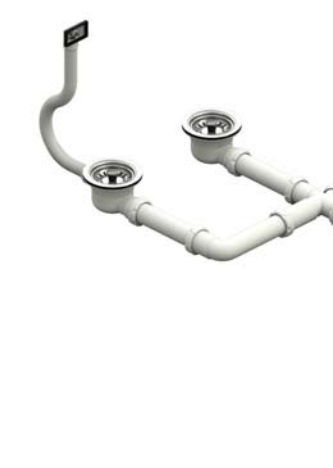

Ø115 mm basket valves with vertical outlet

The basket waste outlets incorporate the **JUNTAFIX** integrated joint system, which avoids risks of leaks caused by improper joints adjustments and makes easier their assembly. Compact design and reduced height.

S-337

Size	Code	U/📦	📦n.º
1½ x 115	11308	10	A-8

A	ØB	ØC	D	E	ØF
69	115	40	185 max	120 max	40

Ø115 mm basket valves with vertical outlet and round overflow drain.

Space-saving traps for kitchen sinks

The collectors incorporating the new basket waste outlets allow moving the trap assembly closer to the wall maximizing the storage area under the sink.

S-409

Size	Code	U/📦	📦n.º
1½ x 115	07228	10	-

ØA	B	ØC	D	E	F	G	H	I
115	120-59	40	185 max	249 max	35	260-200	60	36

Curved space saving trap collector for one bowl sink, with Ø115mm basket valve and rectangular overflow drain. With bulkhead fitting.

S-313

Size	Code	U/📦	📦n.º
1½ x 115	07218	10	-

ØA	B	ØC	D	E	F	G	H	I	J
115	120-59	40	185 max	283 max	34	185	60	36	340-170

Curved space saving trap collector for two bowl sinks, with Ø115mm basket valves and rectangular overflow drain. With bulkhead fitting.