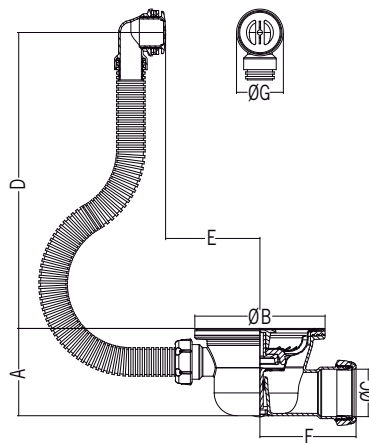

S-637

Size	Code	U/	n.º
1½ x 115	14071	10	A-8

A	ØB	ØC	D	E	F	ØG
77	115	40	185 max	120 max	84	40

Ø115 mm basket valves with horizontal outlet and round overflow drain.