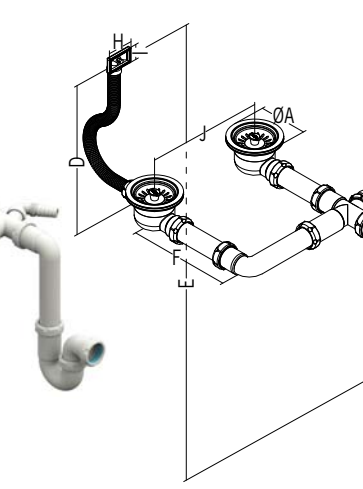

Ø115 mm basket valves with vertical outlet

The basket waste outlets incorporate the **JUNTAFIX** integrated joint system, which avoids risks of leaks caused by improper joints adjustments and makes easier their assembly. Compact design and reduced height.

S-337

Size	Code	U/📦	📦n.º
1½ x 115	11308	10	A-8

A	ØB	ØC	D	E	ØF
69	115	40	185 max	120 max	40

Ø115 mm basket valves with vertical outlet and round overflow drain.

Space-saving traps for kitchen sinks

The collectors incorporating the new basket waste outlets allow moving the trap assembly closer to the wall maximizing the storage area under the sink.

S-409

Size	Code	U/📦	📦n.º
1½ x 115	07228	10	-

ØA	B	ØC	D	E	F	G	H	I
115	120-59	40	185 max	249 max	35	260-200	60	36

Curved space saving trap collector for one bowl sink, with Ø115mm basket valve and rectangular overflow drain. With bulkhead fitting.

S-313

Size	Code	U/📦	📦n.º
1½ x 115	07218	10	-

ØA	B	ØC	D	E	F	G	H	I	J
115	120-59	40	185 max	283 max	34	185	60	36	340-170

Curved space saving trap collector for two bowl sinks, with Ø115mm basket valves and rectangular overflow drain. With bulkhead fitting.