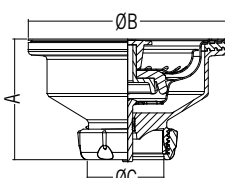

Ø115 mm basket valves with horizontal outlet and round overflow drain.

Waste outlet

With the new basket waste with horizontal outlet, low height is achieved to maximize storage space under the sink.

Directly installed with the collector, moves the trap set close to the wall connection.

Ø115 mm basket valves with vertical outlet

The basket waste outlets incorporate the **JUNTAFIX** integrated joint system, which avoids risks of leaks caused by improper joints adjustments and makes easier their assembly. Compact design and reduced height.

S-236

Size	Code	U/📦	📦n.º
1½ x 115	22185	50	A-4

A	ØB	ØC
69	115	40

Ø115 mm basket valves with vertical outlet.

S-237

Size	Code	U/📦	📦n.º
1½ x 115	14059	25	A-4

A	ØB	ØC	D	E	F	G
69	115	40	185 max	120 max	36	60

Ø115 mm basket valves with vertical outlet and rectangular overflow drain.