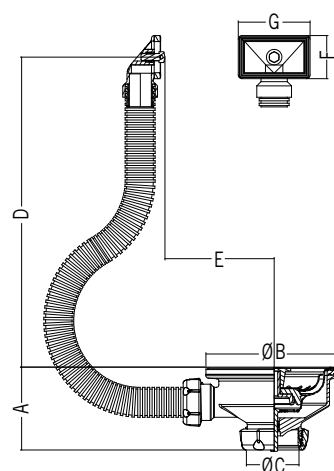

Ø115 mm basket valves with vertical outlet

The basket waste outlets incorporate the **JUNTAFIX** integrated joint system, which avoids risks of leaks caused by improper joints adjustments and makes easier their assembly. Compact design and reduced height.

S-236

Size	Code	U/📦	📦n.º
1½ x 115	22185	50	A-4

A	ØB	ØC
69	115	40

Ø115 mm basket valves with vertical outlet.

S-237

Size	Code	U/📦	📦n.º
1½ x 115	14059	25	A-4

A	ØB	ØC	D	E	F	G
69	115	40	185 max	120 max	36	60

Ø115 mm basket valves with vertical outlet and rectangular overflow drain.

S-337

Size	Code	U/📦	📦n.º
1½ x 115	11308	10	A-8

A	ØB	ØC	D	E	ØF
69	115	40	185 max	120 max	40

Ø115 mm basket valves with vertical outlet and round overflow drain.

Space-saving traps for kitchen sinks

The collectors incorporating the new basket waste outlets allow moving the trap assembly closer to the wall maximizing the storage area under the sink.

S-409

Size	Code	U/📦	📦n.º
1½ x 115	07228	10	-

ØA	B	ØC	D	E	F	G	H	I
115	120-59	40	185 max	249 max	35	260-200	60	36

Curved space saving trap collector for one bowl sink, with Ø115mm basket valve and rectangular overflow drain. With bulkhead fitting.