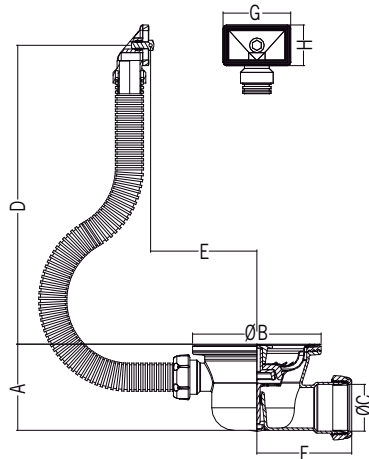

**Reduced height
waste outlets for
kitchen sinks**

**Wide range of solutions to save
space under the sink**

Ø115 mm basket valves with horizontal outlet

The new basket waste horizontal outlets, allow a direct connection to the collector drain, taking up less space under the sink, then increasing the storage area.

These models incorporate the integrated joint system **JUNTAFIX**.

S-635

Size	Code	U/	n.º
1½ x 115	11539	50	A-4

A	ØB	ØC	D
77	115	40	84

Ø115 mm basket valves with horizontal outlet.

S-636

Size	Code	U/	n.º
1½ x 115	14070	25	A-4

Ø115 mm basket valves with horizontal outlet and round overflow drain.

Waste outlet

With the new basket waste with horizontal outlet, low height is achieved to maximize storage space under the sink.

Directly installed with the collector, moves the trap set close to the wall connection.

Ø115 mm basket valves with vertical outlet

The basket waste outlets incorporate the **JUNTAFIX** integrated joint system, which avoids risks of leaks caused by improper joints adjustments and makes easier their assembly. Compact design and reduced height.