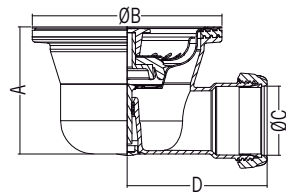

**Reduced height
waste outlets for
kitchen sinks**

**Wide range of solutions to save
space under the sink**

Ø115 mm basket valves with horizontal outlet

The new basket waste horizontal outlets, allow a direct connection to the collector drain, taking up less space under the sink, then increasing the storage area.

These models incorporate the integrated joint system **JUNTAFIX**.

S-635

Size	Code	U/	n.º
1½ x 115	11539	50	A-4

A	ØB	ØC	D
77	115	40	84

Ø115 mm basket valves with horizontal outlet.

S-636

Size	Code	U/	n.º
1½ x 115	14070	25	A-4

Ø115 mm basket valves with horizontal outlet and round overflow drain.

Waste outlet

With the new basket waste with horizontal outlet, low height is achieved to maximize storage space under the sink.

Directly installed with the collector, moves the trap set close to the wall connection.

S-409

Size	Code	U/📦	📦n.º
1½ x 115	07228	10	-

ØA	B	ØC	D	E	F	G	H	I
115	120-59	40	185 max	249 max	35	260-200	60	36

Curved space saving trap collector for one bowl sink, with Ø115mm basket valve and rectangular overflow drain. With bulkhead fitting.