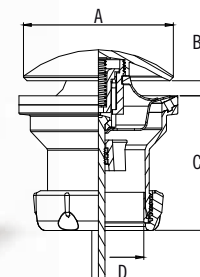

M6x100 mm spring.

Click-Clack mechanism.

Stainless steel grid  $\varnothing 63$  or  $\varnothing 70$  mm.

Waste outlet body.

1 1/2 " or 1 1/4" Nut & joint.

## S-540

Waste outlet with Click-Clack cover

Ref.	A	B closed / opened	C	D	u./ $\square$	n $^{\circ}$ $\square$	€
10186	66	6,5/14	62	1 1/4x32	10	A-2	
10188	66	6,5/14	62	1 1/2x40	10	A-2	

Waste outlet with chrome plated cover, Click-Clack opening & closing system.  $\varnothing 70$  mm Stainless steel grid. M6x100 screw. Integrated joint JUNTAFIX system.

## S-541

Chrome plated waste outlet with click-clack cover

Ref.	A	B cerrado / abierto	C	D	u./ $\square$	n $^{\circ}$ $\square$	€
10196	66	6,5/14	62	1 1/4x32	10	A-2	
10198	66	6,5/14	62	1 1/2x40	10	A-2	

Waste outlet for wash basin / bidet with chrome plated cover, Click-Clack opening & closing system.  $\varnothing 70$  mm Chrome plated brass grid. M6x100 screw. Transparent inferior joint.

## A-158

Universal chrome plated Click-Clack cover

Ref.	A	B cerrado / abierto	C	u./ $\square$	n $^{\circ}$ $\square$	€
22350	66 mm	6,5/14	70	25	A-10	

Cover set with Click-Clack opening & closing system.  $\varnothing 70$  mm Stainless steel grid. M6x100 screw.