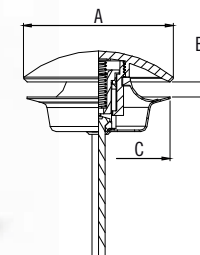

## S-540

Waste outlet with Click-Clack cover

Ref.	A	B closed / opened	C	D	u./ $\square$	n $^{\circ}$ $\square$	€
10186	66	6,5/14	62	1 1/4x32	10	A-2	
10188	66	6,5/14	62	1 1/2x40	10	A-2	

Waste outlet with chrome plated cover, Click-Clack opening & closing system.  $\varnothing 70$  mm Stainless steel grid. M6x100 screw. Integrated joint JUNTAFIX system.

## S-541

Chrome plated waste outlet with click-clack cover

Ref.	A	B cerrado / abierto	C	D	u./ $\square$	n $^{\circ}$ $\square$	€
10196	66	6,5/14	62	1 1/4x32	10	A-2	
10198	66	6,5/14	62	1 1/2x40	10	A-2	

Waste outlet for wash basin / bidet with chrome plated cover, Click-Clack opening & closing system.  $\varnothing 70$  mm Chrome plated brass grid. M6x100 screw. Transparent inferior joint.

## A-158

Universal chrome plated Click-Clack cover

Ref.	A	B cerrado / abierto	C	u./ $\square$	n $^{\circ}$ $\square$	€
22350	66 mm	6,5/14	70	25	A-10	

Cover set with Click-Clack opening & closing system.  $\varnothing 70$  mm Stainless steel grid. M6x100 screw.

## S-542

Bottle trap with Click-Clack cover

Ref.	A	B closed / opened	C	D	E	F	u./	n°	€
02776	66	6,5/14	135-65	205-140	50	1¼x32	50	A-4	
02778	66	6,5/14	140-70	220-150	60	1½x40	50	A-4	

Bottle trap for wash basin with Click-Clack open/close system. Ø70 mm Stainless steel grid. M6x100 screw. Integrated joint system JUNTAFIX.