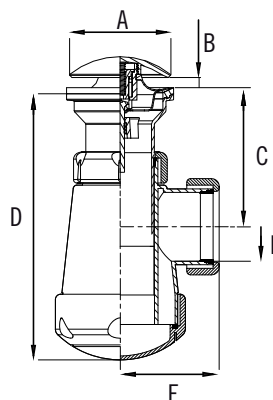

## S-541

Chrome plated waste outlet with click-clack cover

Ref.	A	B cerrado / abierto	C	D	u./ $\square$	n $^{\circ}$ $\square$	€
10196	66	6,5/14	62	1 1/4x32	10	A-2	
10198	66	6,5/14	62	1 1/2x40	10	A-2	

Waste outlet for wash basin / bidet with chrome plated cover, Click-Clack opening & closing system.  $\varnothing 70$  mm Chrome plated brass grid. M6x100 screw. Transparent inferior joint.

## A-158

Universal chrome plated Click-Clack cover

Ref.	A	B cerrado / abierto	C	u./ $\square$	n $^{\circ}$ $\square$	€
22350	66 mm	6,5/14	70	25	A-10	

Cover set with Click-Clack opening & closing system.  $\varnothing 70$  mm Stainless steel grid. M6x100 screw.

## S-542

Bottle trap with Click-Clack cover

Ref.	A	B closed / opened	C	D	E	F	u./	n°	€
02776	66	6,5/14	135-65	205-140	50	1¼x32	50	A-4	
02778	66	6,5/14	140-70	220-150	60	1½x40	50	A-4	

Bottle trap for wash basin with Click-Clack open/close system. Ø70 mm Stainless steel grid. M6x100 screw. Integrated joint system JUNTAFIX.

## S-543

Bottle trap with Click-Clack cover, extendible with bulk head fitting

Ref.	A	B closed / opened	C	D	E	F	u./	n°	€
02786	66	6,5/14	135-65	205-140	210	32	50	A-4	

Bottle trap for wash basin with open/close Click-Clack system. Ø70 mm stainless Steel grid. Extendible with bulk head fitting. M6x100 screw. Integrated joint system JUNTAFIX.