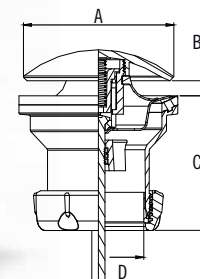

M6x100 mm spring.

Click-Clack mechanism.

Stainless steel grid  $\varnothing 63$  or  $\varnothing 70$  mm.

Waste outlet body.

1 1/2 " or 1 1/4" Nut & joint.

## S-540

Waste outlet with Click-Clack cover

Ref.	A	B closed / opened	C	D	u./ $\square$	n $^{\circ}$ $\square$	€
10186	66	6,5/14	62	1 1/4x32	10	A-2	
10188	66	6,5/14	62	1 1/2x40	10	A-2	

Waste outlet with chrome plated cover, Click-Clack opening & closing system.  $\varnothing 70$  mm Stainless steel grid. M6x100 screw. Integrated joint JUNTAFIX system.

## S-541

Chrome plated waste outlet with click-clack cover

Ref.	A	B cerrado / abierto	C	D	u./ $\square$	n $^{\circ}$ $\square$	€
10196	66	6,5/14	62	1 1/4x32	10	A-2	
10198	66	6,5/14	62	1 1/2x40	10	A-2	

Waste outlet for wash basin / bidet with chrome plated cover, Click-Clack opening & closing system.  $\varnothing 70$  mm Chrome plated brass grid. M6x100 screw. Transparent inferior joint.