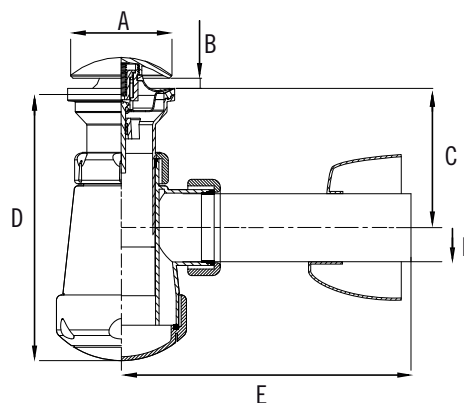

## S-541

Chrome plated waste outlet with click-clack cover

Ref.	A	B cerrado / abierto	C	D	u./ $\square$	n $^{\circ}$ $\square$	€
10196	66	6,5/14	62	1 1/4x32	10	A-2	
10198	66	6,5/14	62	1 1/2x40	10	A-2	

Waste outlet for wash basin / bidet with chrome plated cover, Click-Clack opening & closing system.  $\varnothing 70$  mm Chrome plated brass grid. M6x100 screw. Transparent inferior joint.

## A-158

Universal chrome plated Click-Clack cover

Ref.	A	B cerrado / abierto	C	u./ $\square$	n $^{\circ}$ $\square$	€
22350	66 mm	6,5/14	70	25	A-10	

Cover set with Click-Clack opening & closing system.  $\varnothing 70$  mm Stainless steel grid. M6x100 screw.

## S-542

Bottle trap with Click-Clack cover

Ref.	A	B closed / opened	C	D	E	F	u./	n°	€
02776	66	6,5/14	135-65	205-140	50	1¼x32	50	A-4	
02778	66	6,5/14	140-70	220-150	60	1½x40	50	A-4	

Bottle trap for wash basin with Click-Clack open/close system. Ø70 mm Stainless steel grid. M6x100 screw. Integrated joint system JUNTAFIX.

## S-543

Bottle trap with Click-Clack cover, extendible with bulk head fitting

Ref.	A	B closed / opened	C	D	E	F	u./	n°	€
02786	66	6,5/14	135-65	205-140	210	32	50	A-4	

Bottle trap for wash basin with open/close Click-Clack system. Ø70 mm stainless Steel grid. Extendible with bulk head fitting. M6x100 screw. Integrated joint system JUNTAFIX.