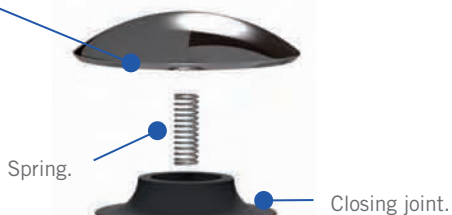

### Materials:

- $\varnothing 66$  mm cover made in chrome plated ABS.
- Click-Clack system injected in high resistance acetylic resin.

Tested for over 100.000 operating cycles.

Available in chromed plated ABS or white PP body versions, with 1 1/2" (40 mm) or 1 1/4" (32mm) outlets.

Integrated water tightening joint JUNTAFIX (in S-540, S-542 & S-543 models).

Model S-541 has a transparent joint which conveniently fits crystal glass washbasins or visible installations.

$\varnothing 66$  mm chrome plated cover.